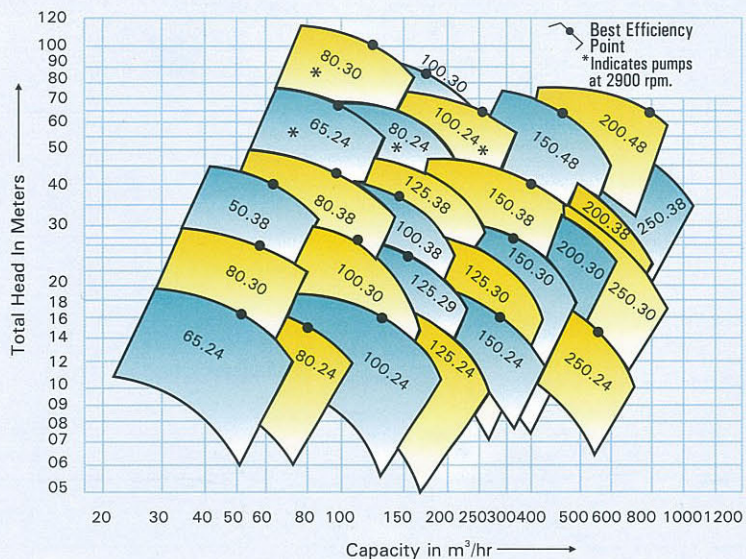

Family Curve of SCT Pumps at 1450 rpm - 50 Hz

As we are constantly endeavouring to improve the performance of our products/equipment, we reserve the right to make alterations from time to time and as such our products/equipment may differ from that detailed in this publication. For latest information you may get in touch with our Regional Sales Offices.