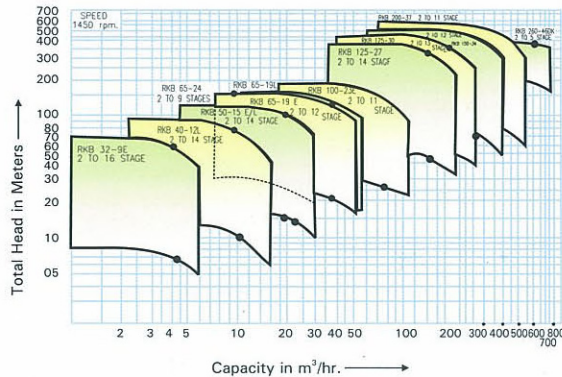

## Performance Characteristics

Family Curves of multistage pumps at  
1450 rpm - 50 Hz

Family Curves of multistage pumps at  
2900 rpm - 50 Hz

As we are constantly endeavouring to improve the performance of our products/equipment, we reserve the right to make alterations from time to time and as such our products/equipment may differ from that detailed in this publication. For latest information you may get in touch with our Regional Sales Offices.