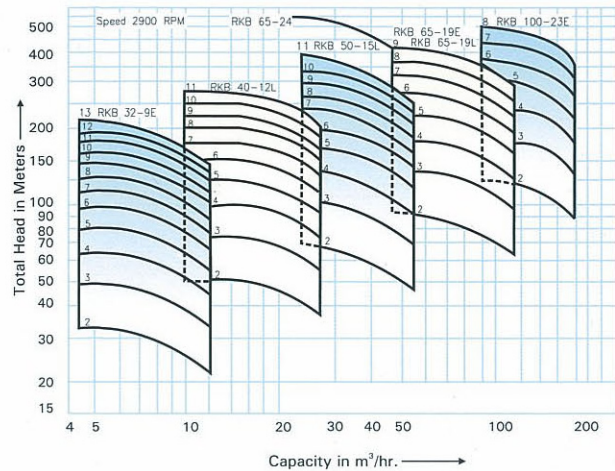

## Performance Characteristics

Family Curves of multistage pumps at  
1450 rpm - 50 Hz

Family Curves of multistage pumps at  
2900 rpm - 50 Hz

As we are constantly endeavouring to improve the performance of our products/equipment, we reserve the right to make alterations from time to time and as such our products/equipment may differ from that detailed in this publication. For latest information you may get in touch with our Regional Sales Offices.